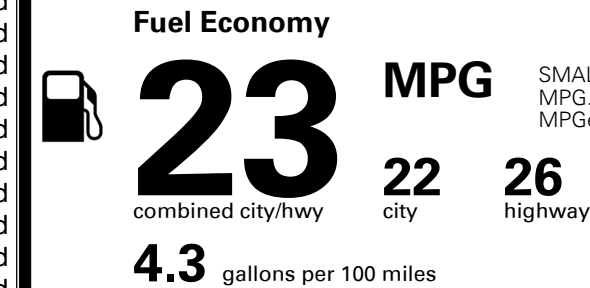

\$135.00

MSRP INCLUDING OPTIONS

\$ 28,825.00

INLAND FREIGHT AND HANDLING

\$ 1,045.00

TOTAL MANUFACTURER'S SUGGESTED RETAIL PRICE ▶

\$ 29,870.00

When you purchase this vehicle, Kia America, Inc. collects personal information you provide to the dealership. For information on our collection and use of personal information and your rights, please see our Privacy policy on www.kia.com.

TOTAL ADDITIONAL WEIGHT: 6.4

EPA DOT Fuel Economy and Environment

Gasoline Vehicle

SMALL SUVs range from 18 to 120 MPG. The best vehicle rates 136 MPGe.

You spend **\$1,250** more in fuel costs over 5 years compared to the average new vehicle.